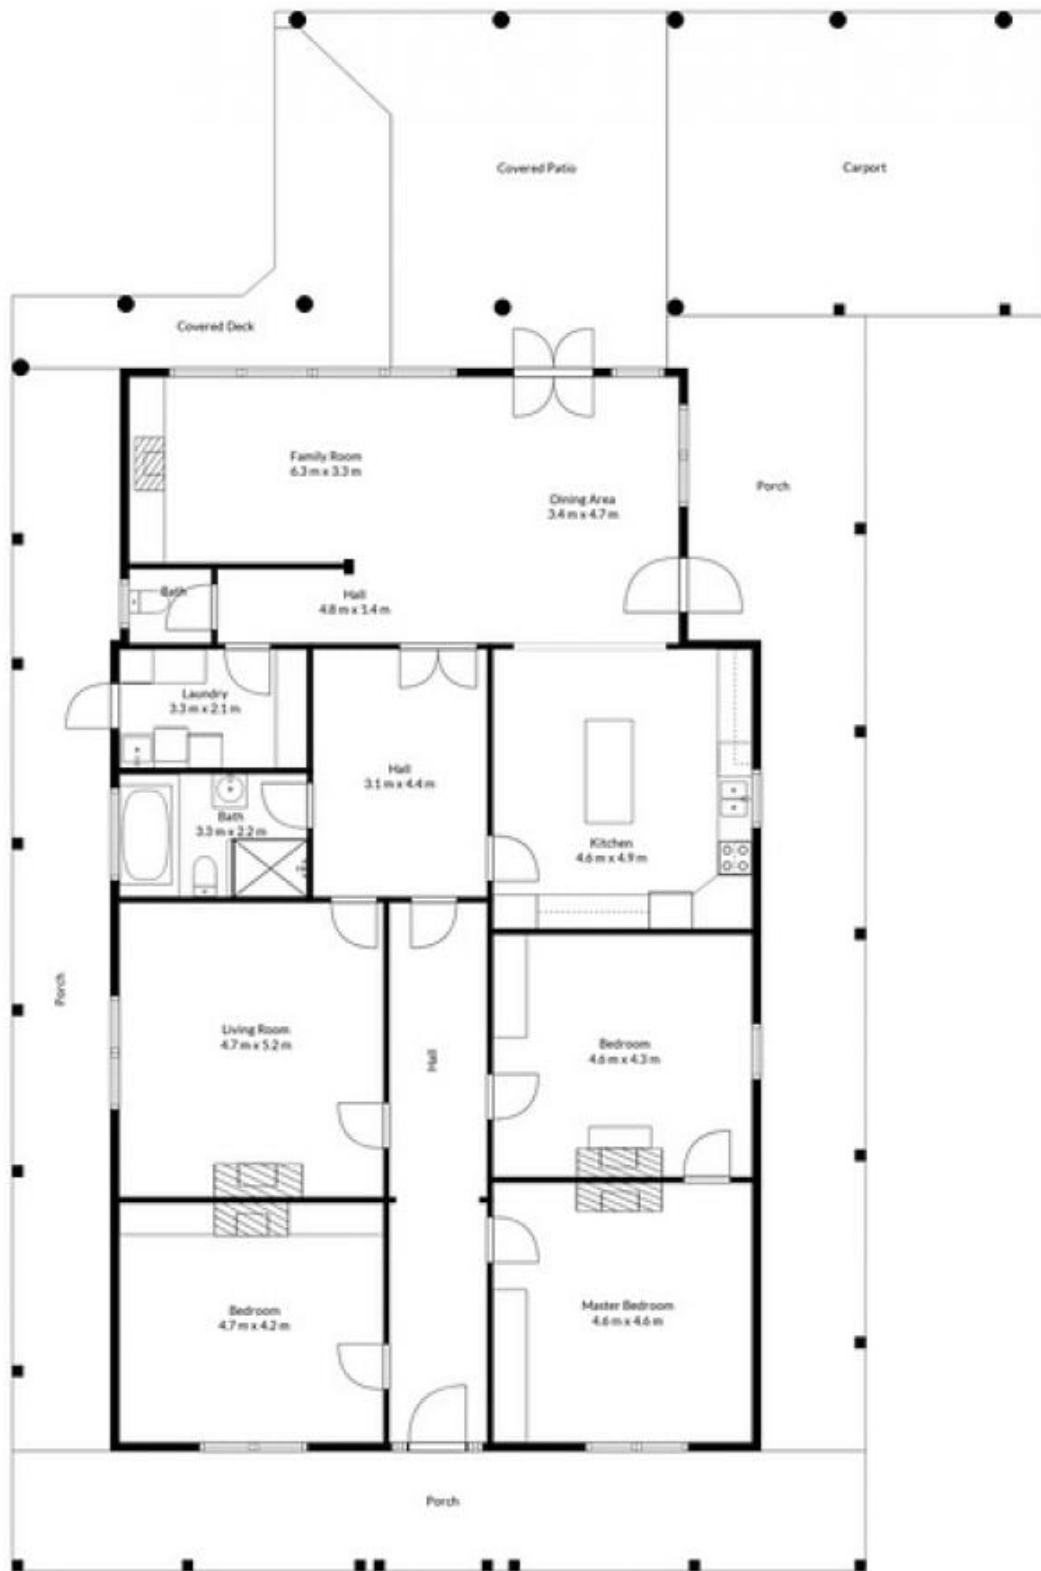

102 Yahl Hall Road Yahl SA

4  1  18 

Jason Malseed is pleased to present for sale "Glenay" 102 Yahl Hall Road, Yahl. A wonderfully stylish 1920's heritage home set on approximately 5.45 acres. Only 6km to the edge of Mount Gambier.

The hub of the home you will find at the rear featuring a large extension with high windows offering the open-plan kitchen and dining area plenty of natural light. The large chefs kitchen features stone bench tops, a centre floating island, ample storage, stainless steel appliances and electric cooking. Reverse Cycle heating and cooling in the dining area and slow combustion heating with shifter in the lounge to 3 bedrooms.

4 bedrooms offset the main hallway, one bedroom is currently used as a lounge. Bedrooms 1 & 2 have BIR. Throughout the home you'll love the ornate fireplaces, high

Price : Auction - Fri 3/5/24 at 12pm onsite (usp)
Land Size : 5.43 Acres
View : <https://www.malseeds.com.au/sale/sa/south-east/yahl/residential/acreagesemirural/7931507>

Jason Malseed
08 8724 9999

Total scanned area: 410 m²

This Drawing Is For Illustration Purposes Only. All Measurements Are Approximate Only