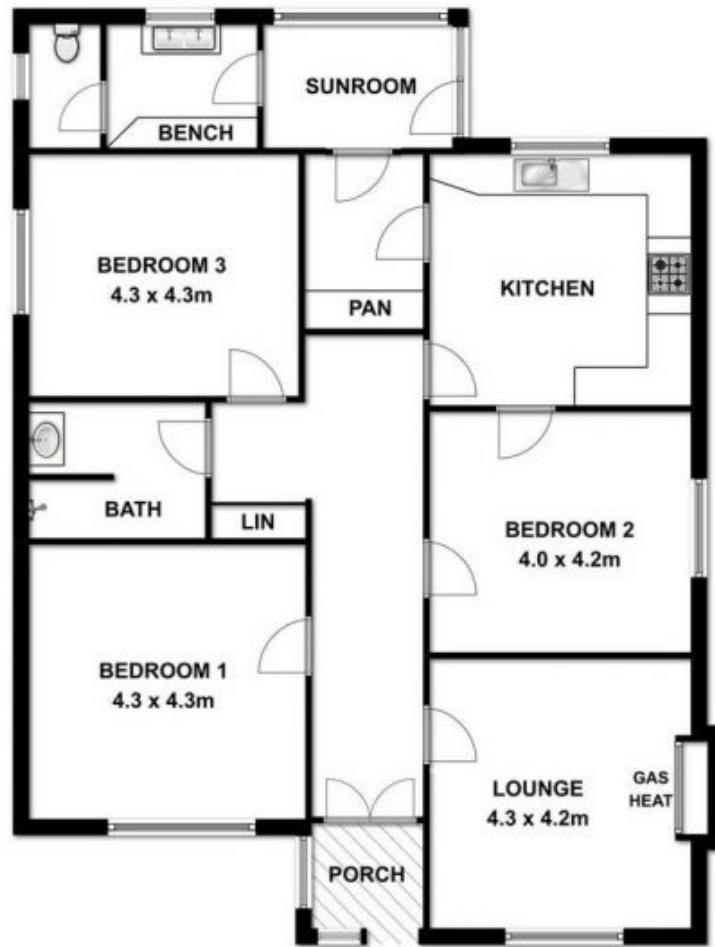

This drawing is for illustration purpose only. All measurements are approximate only and information intended to be relied upon should be independently verified.