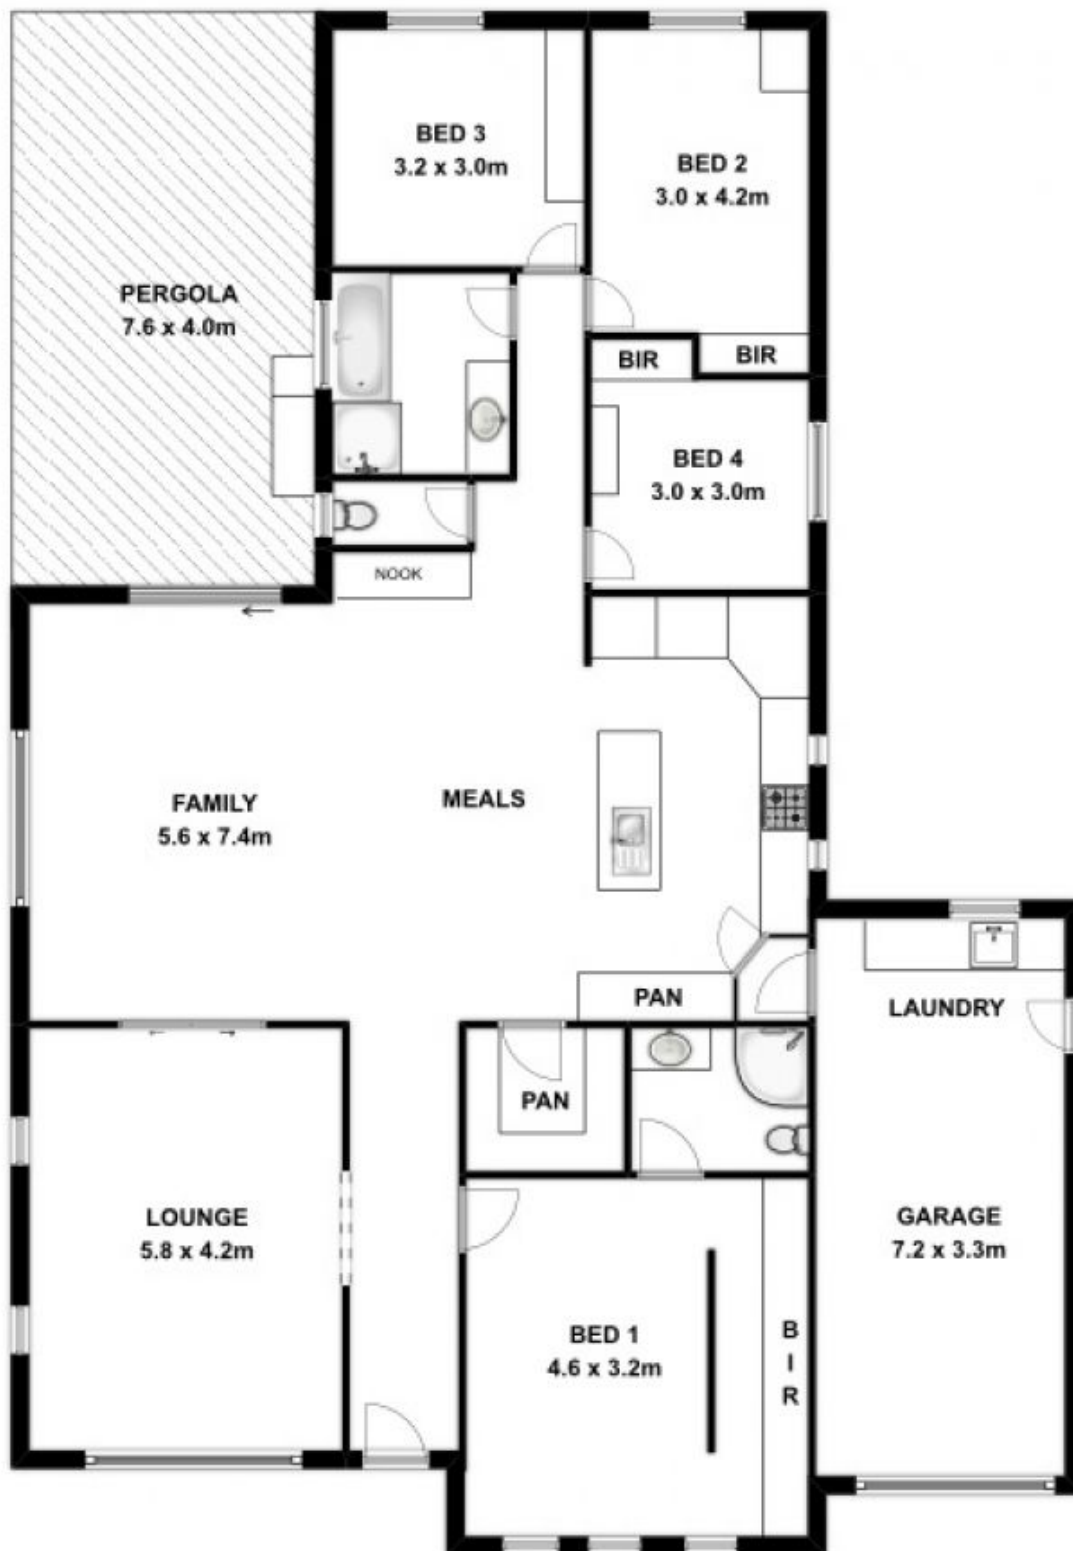

**This drawing is for illustration purpose only.
All measurements are approximate only and information
intended to be relied upon should be independently verified.**