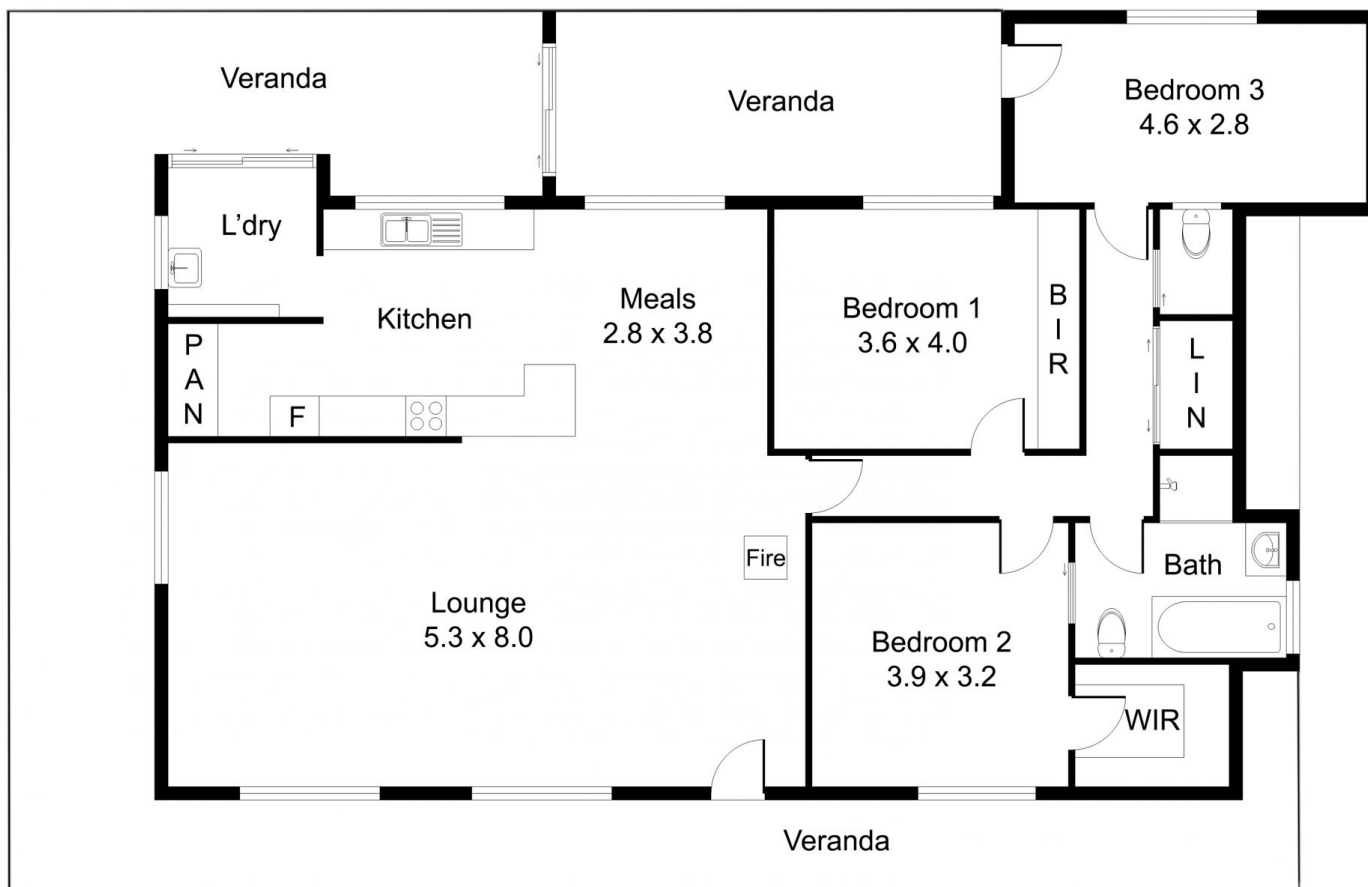

## 86 Wilson Lane Glencoe SA

4 2 6

Owing a piece of paradise is just a dream for many of us, but the dream can come to fruition with this hidden 10 acre treasure in Glencoe.

The minute you turn down the tree lined driveway, your jaw will hit the ground in awe of the majestic surroundings. Exiting the car make your way to the viewing platform that overlooks the man made lake. Imagine yourself in the cool of the evening, drink in hand, sitting on the platform watching the wildlife and birds coming in for a drink and a swim.

There is so much to love about this property:

Inside the home there are 3 bedrooms, master with WIR and the second bedroom has a built in wardrobe.  
Detached 4th bedroom/ rumpus room

**Land Size** : 10 Acres

**View** : <https://www.malseeds.com.au/sale/sa/south-east/glencoe/residential/acreagesemirural/5708693>

**Wendy Flint**  
08 8724 9999

Disclaimer: Floor Plan measurements are approximate and are for illustrative purposes only. While we do not doubt the floor plans accuracy, we make no guarantee, warranty or representation as to the accuracy and completeness of the floor plan

Disclaimer: Floor Plan measurements are approximate and are for illustrative purposes only. While we do not doubt the floor plans accuracy, we make no guarantee, warranty or representation as to the accuracy and completeness of the floor plan