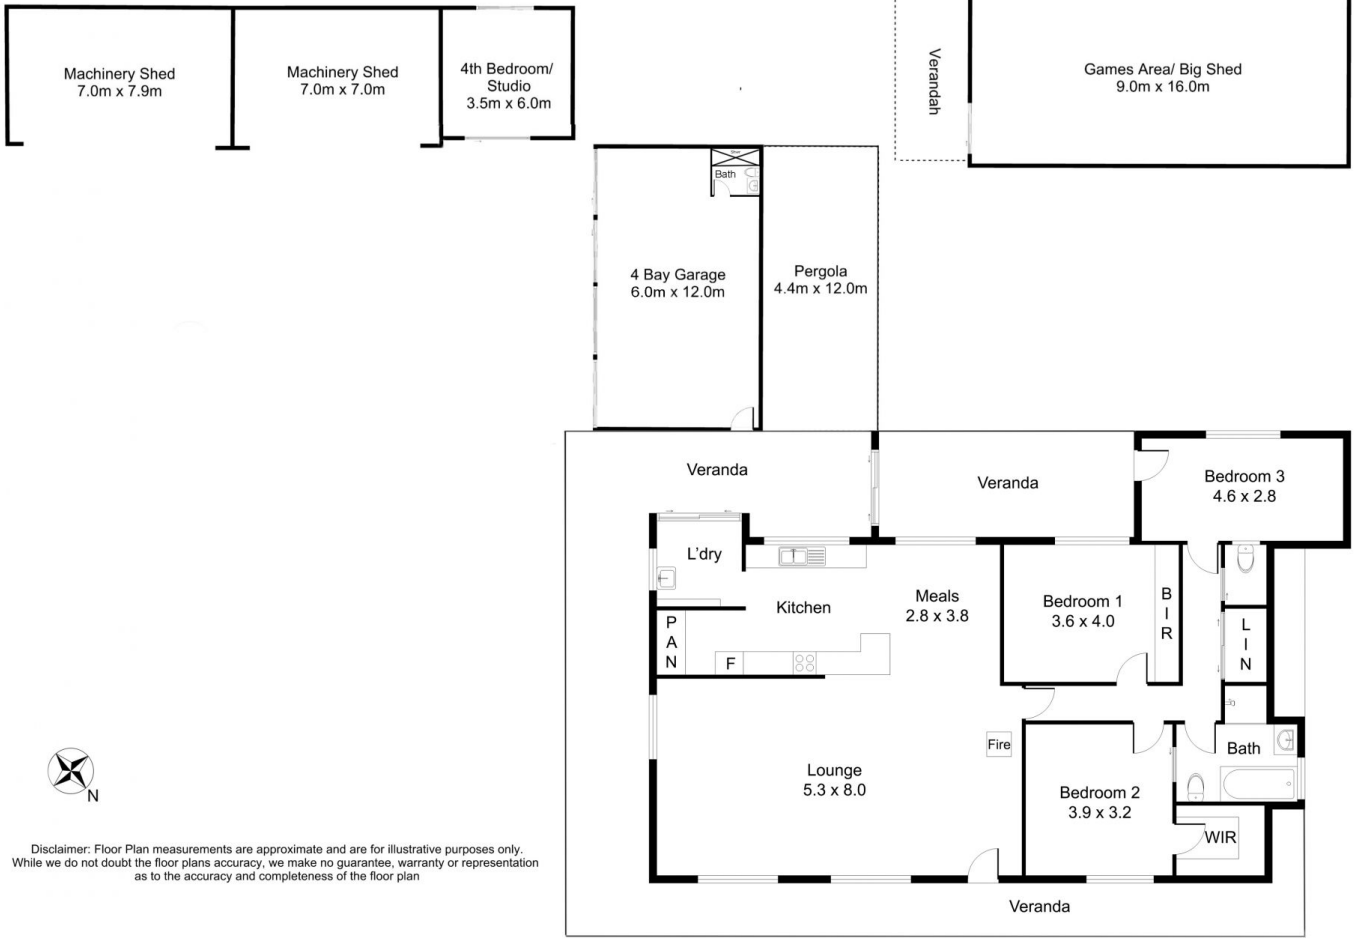

## 86 Wilson Lane Glencoe SA

4 2 6

Owing a piece of paradise is just a dream for many of us, but the dream can come to fruition with this hidden 10 acre treasure in Glencoe.

The minute you turn down the tree lined driveway, your jaw will hit the ground in awe of the majestic surroundings. Exiting the car make your way to the viewing platform that overlooks the man made lake. Imagine yourself in the cool of the evening, drink in hand, sitting on the platform watching the wildlife and birds coming in for a drink and a swim.

There is so much to love about this property:

Inside the home there are 3 bedrooms, master with WIR and the second bedroom has a built in wardrobe.  
Detached 4th bedroom/ rumpus room

**Land Size** : 10 Acres

**View** : <https://www.malseeds.com.au/sale/sa/south-east/glencoe/residential/acreagesemirural/5708693>

**Wendy Flint**  
08 8724 9999

Disclaimer: Floor Plan measurements are approximate and are for illustrative purposes only. While we do not doubt the floor plans accuracy, we make no guarantee, warranty or representation as to the accuracy and completeness of the floor plan

Disclaimer: Floor Plan measurements are approximate and are for illustrative purposes only. While we do not doubt the floor plans accuracy, we make no guarantee, warranty or representation as to the accuracy and completeness of the floor plan