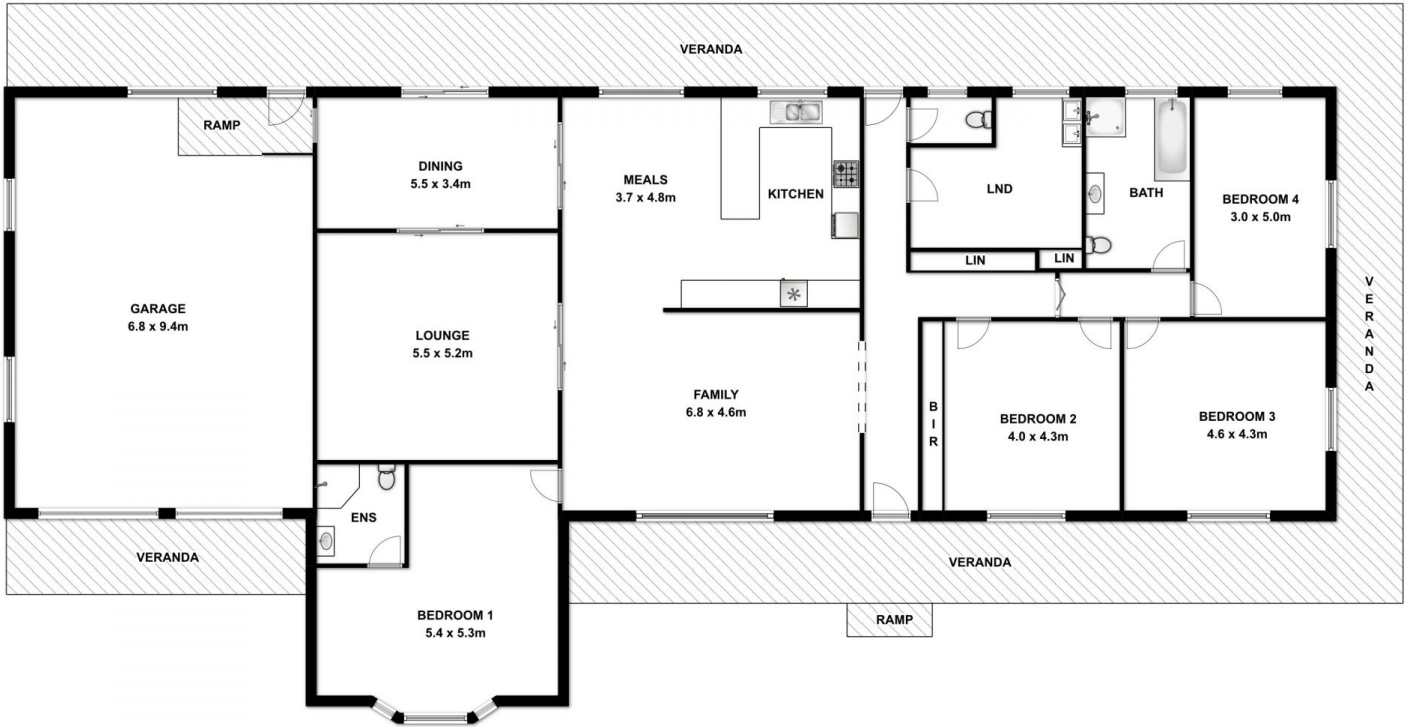

1 Tenison Drive Mount Gambier SA

4 2 4

Situated in the sought after location that is Tenison Drive on a huge allotment comprising of approximately 5685sqm is this lovely family home.

Land Size : 5685 sqm
View : <https://www.malseeds.com.au/sale/sa/south-east/mount-gambier/residential/house/5708636>

Entering the property you are greeted with bitumen driveways and beautiful established gardens.

The home boasts large living areas and a continuous floor-plan. The open plan kitchen features electric cooking and great storage. The main living area is perfect for families to enjoy quality time together or if anyone wants their own space the 2nd lounge is perfect. Sunroom off of the kitchen with sliding doors through to the outside of the home.

Jason Malseed
08 8724 9999

The master bedroom is fully carpeted with an ensuite that includes vanity, shower and toilet. The second bedroom

This drawing is for illustration purpose only. All measurements are approximate only and information intended to be relied upon should be independently verified.