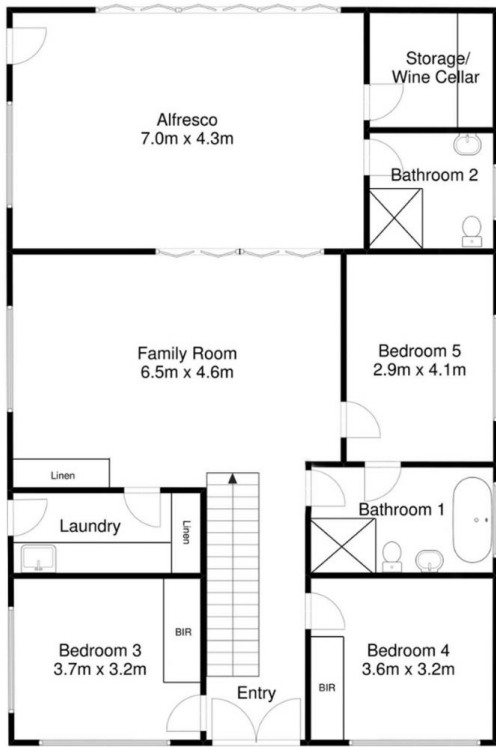

Ground Floor