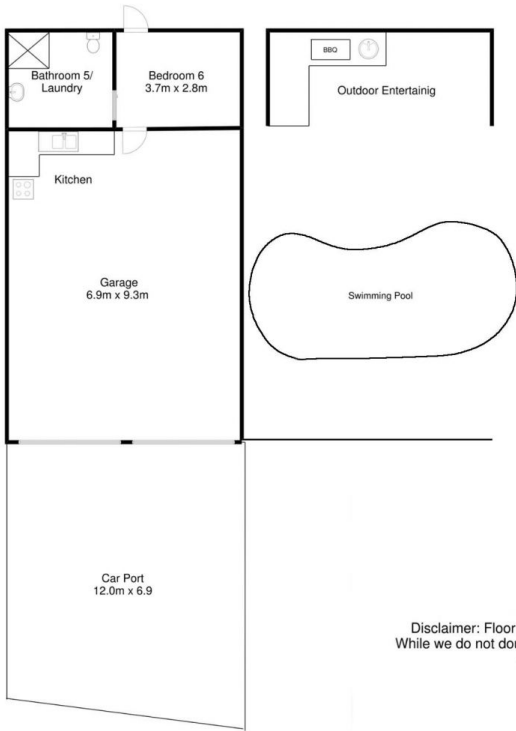

Disclaimer: Floor Plan measurements are approximate and are for illustrative purposes only. While we do not doubt the floor plans accuracy, we make no guarantee, warranty or representation as to the accuracy and completeness of the floor plan