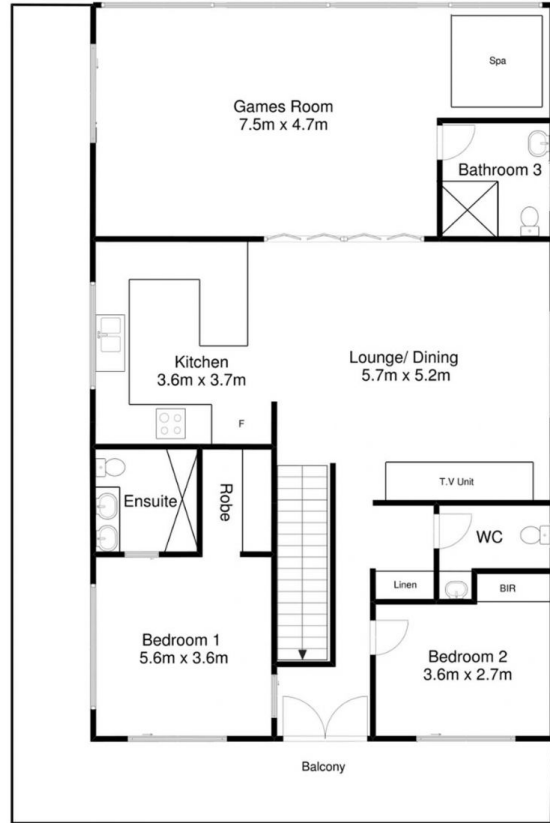

First Floor