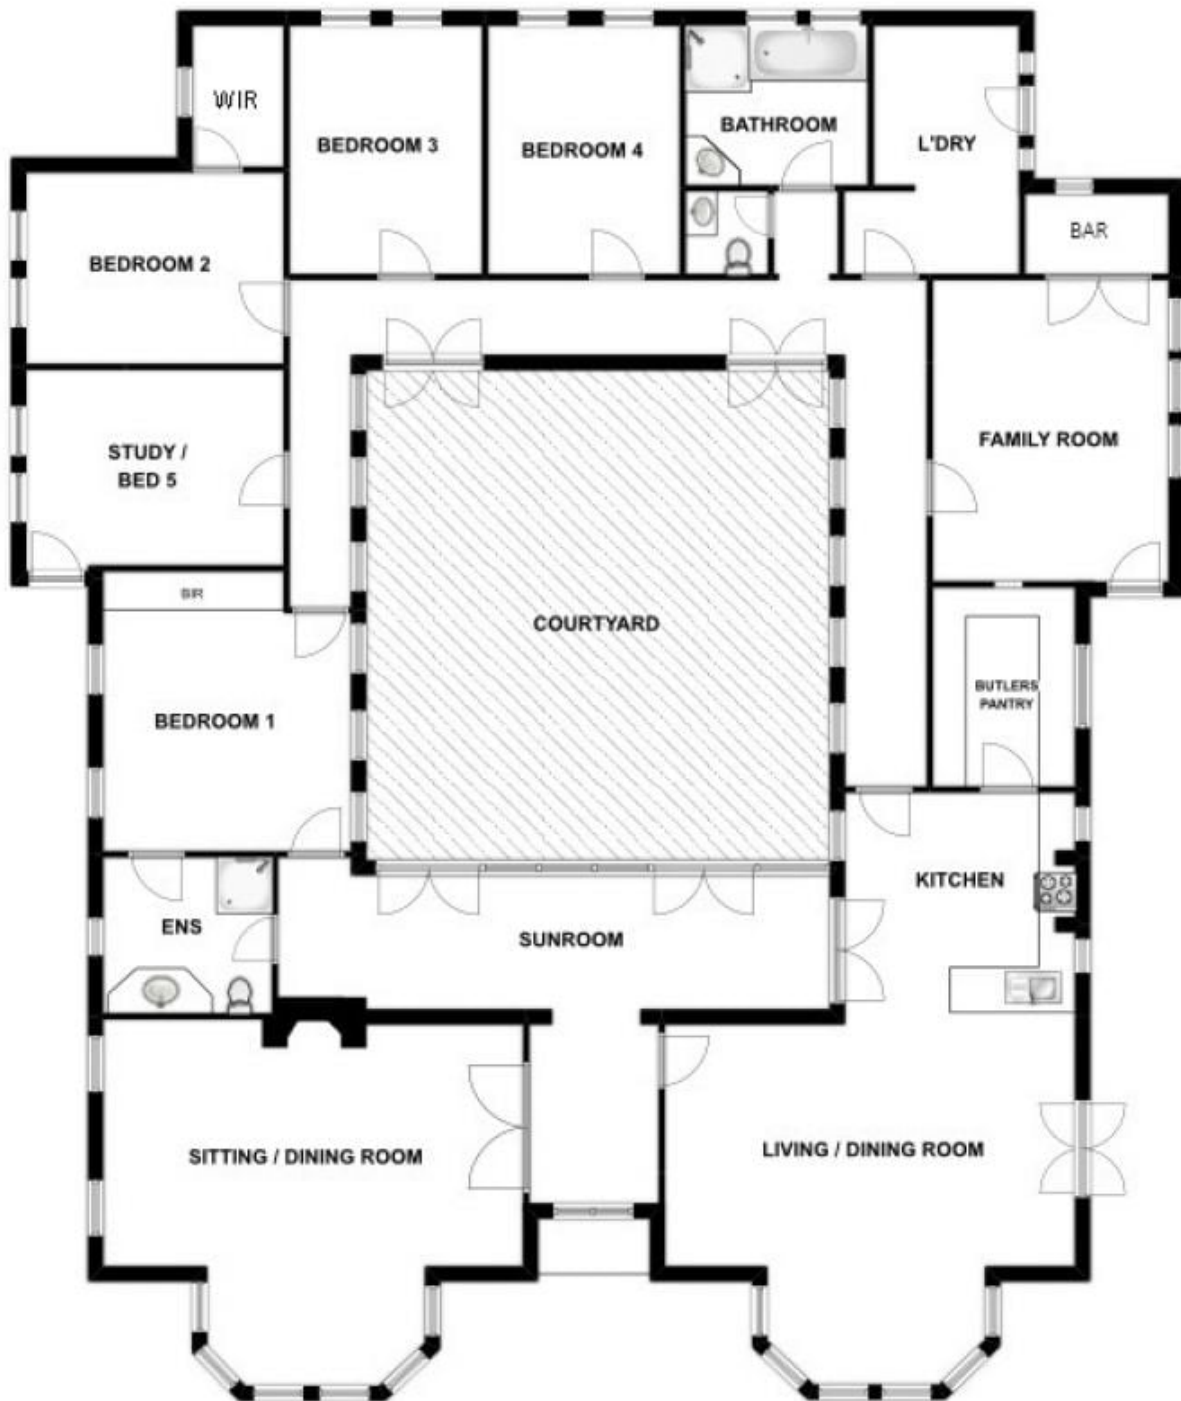

Jason Malseed
08 8724 9999

This drawing is for illustration purpose only. All measurements are approximate only and information intended to be relied upon should be independently verified.