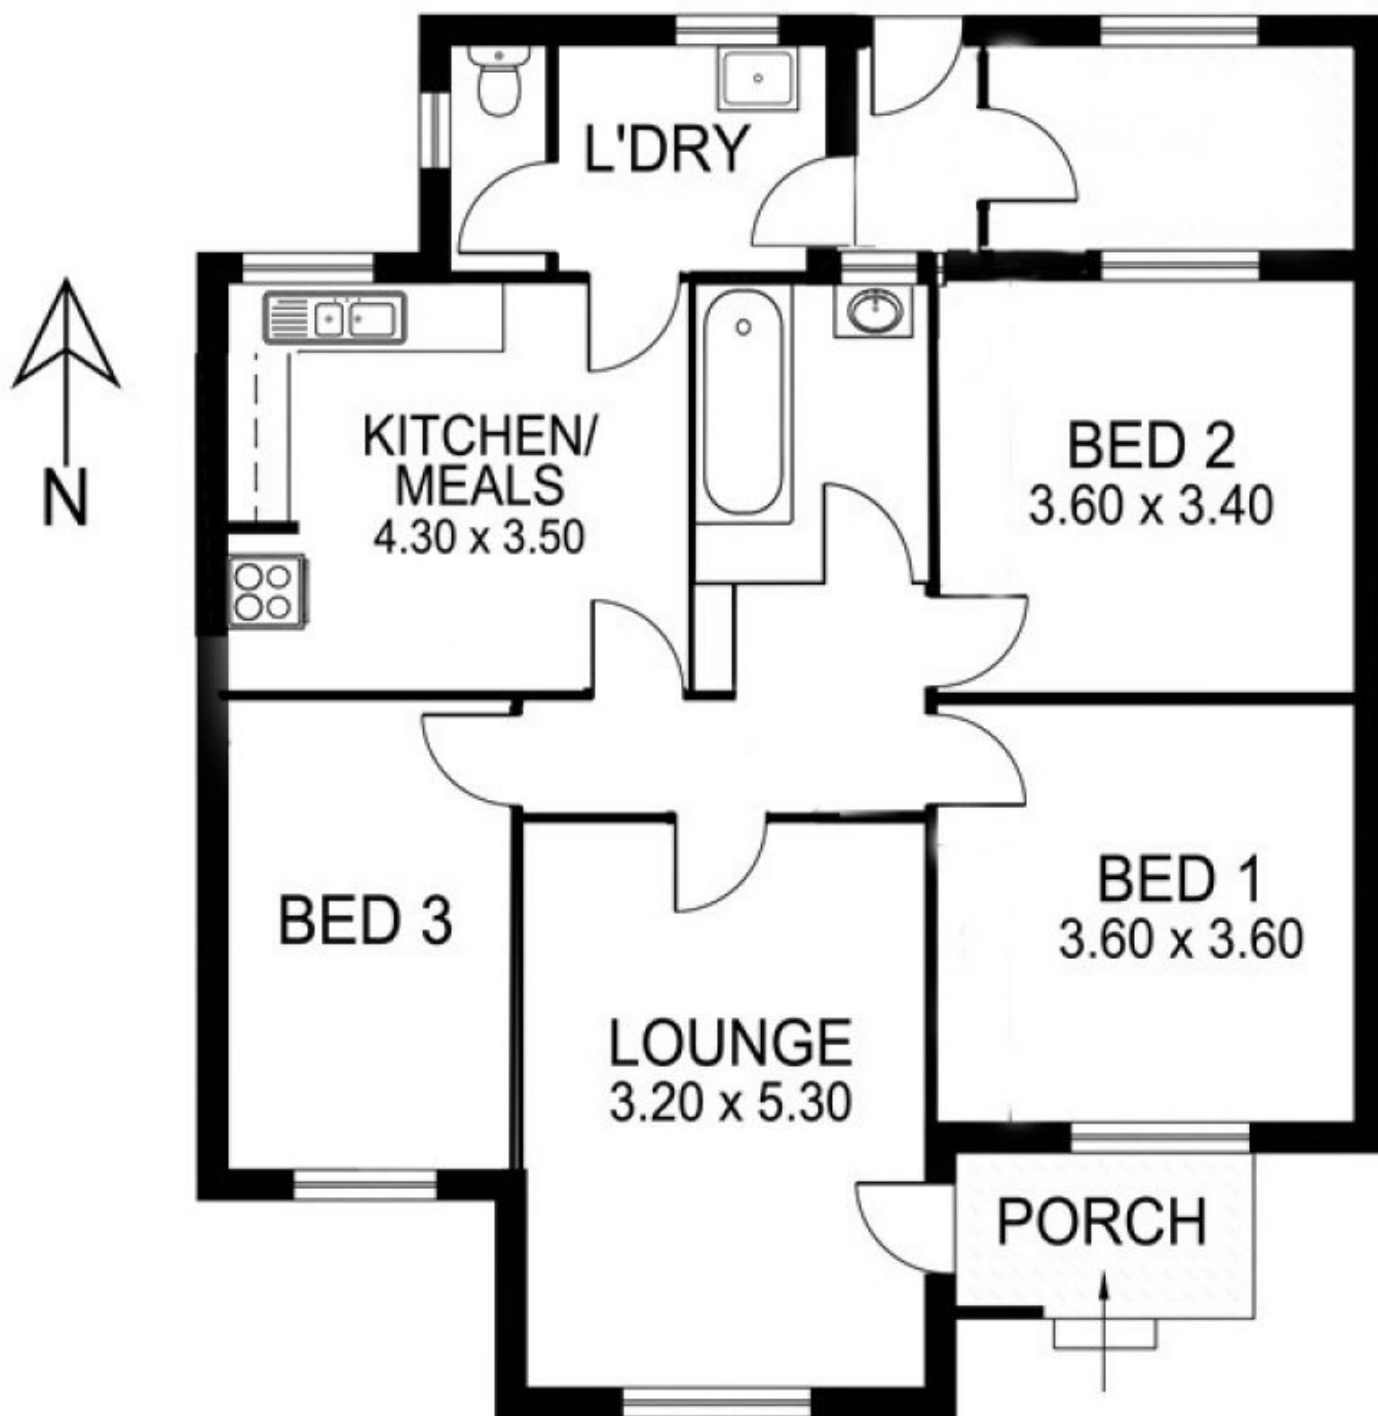

25 Douglas Street Mount Gambier SA

3  1  2 

This 3 Bedroom duplex property
New floating floors through out property
Lounge Room with Gas heating
This is a very neat and tidy property
Large secure shed at rear

Land Size : 729 sqm
View : <http://www.malseeds.com.au/lease/sa/south-east/mount-gambier/residential/semi-detached/5708482>

Pets allowed!

If this property sounds just right for you, apply online using 1form (click "apply online" button), or come into the office and speak to a member of our fantastic Property Management team.

This drawing is for illustration purposes only.
All measurements are approximate only and information
intended to be relied upon should be independently verified.