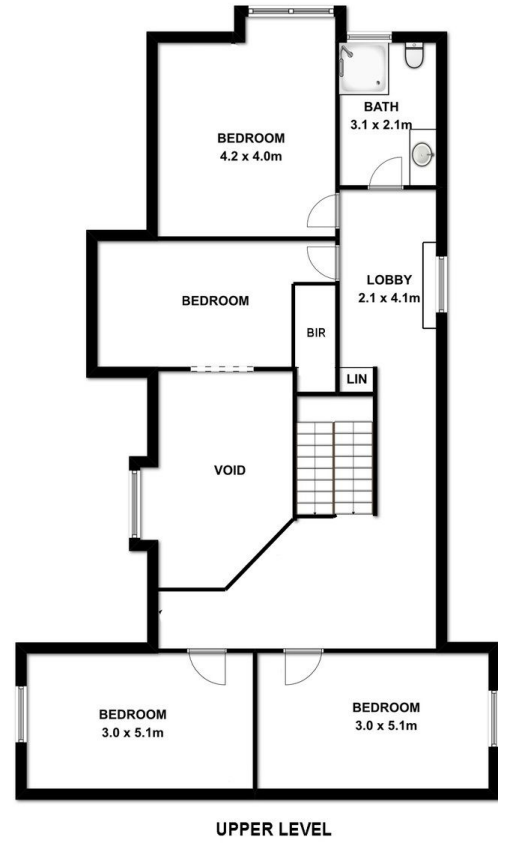

9 Lange Road Yahl SA

6 3 6

Welcome to 9 Lange Road located in the lovely area of Yahl only 10 minutes from Mount Gambier. This unique home is set on a massive block approx. 2027sqm and it has plenty to offer.

When entering the front door, you are greeted with beautiful wooden floorboards which have been carried out throughout the home. Walking though you come to the main lounge which is tastefully decorated including an open fire.

Price : \$ 540,000
Land Size : 2027 sqm
View : <http://www.malseeds.com.au/sale/sa/south-east/yahl/residential/house/5708159>

Jason Malseed
08 8724 9999

This drawing is for illustration purpose only. All measurements are approximate only and information intended to be relied upon should be independently verified.